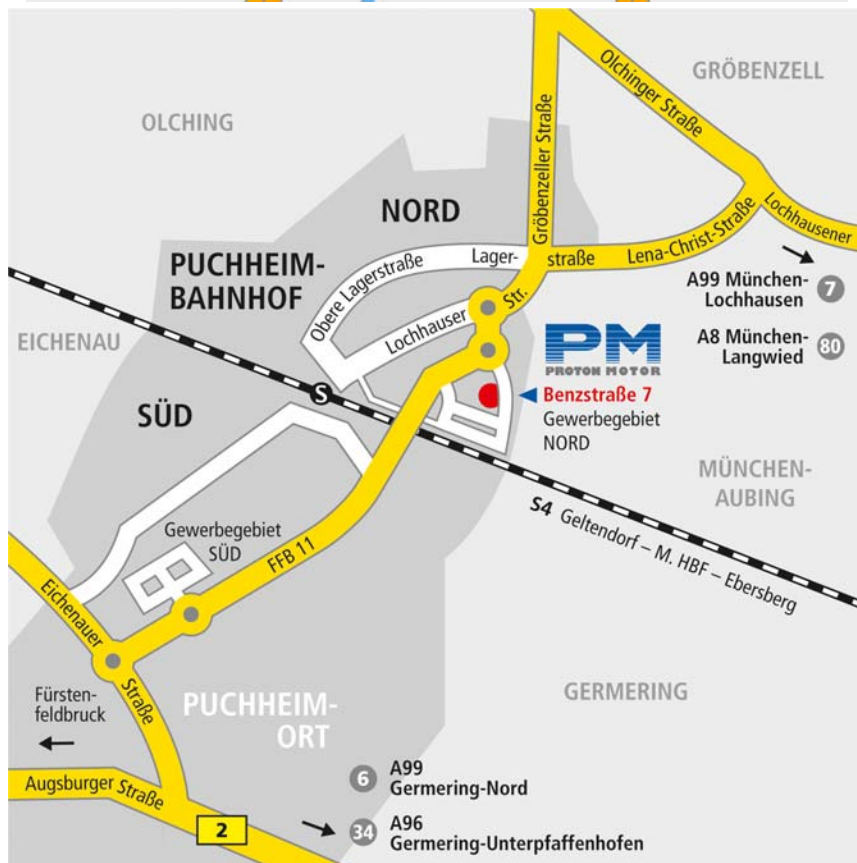

more than just fuel cells